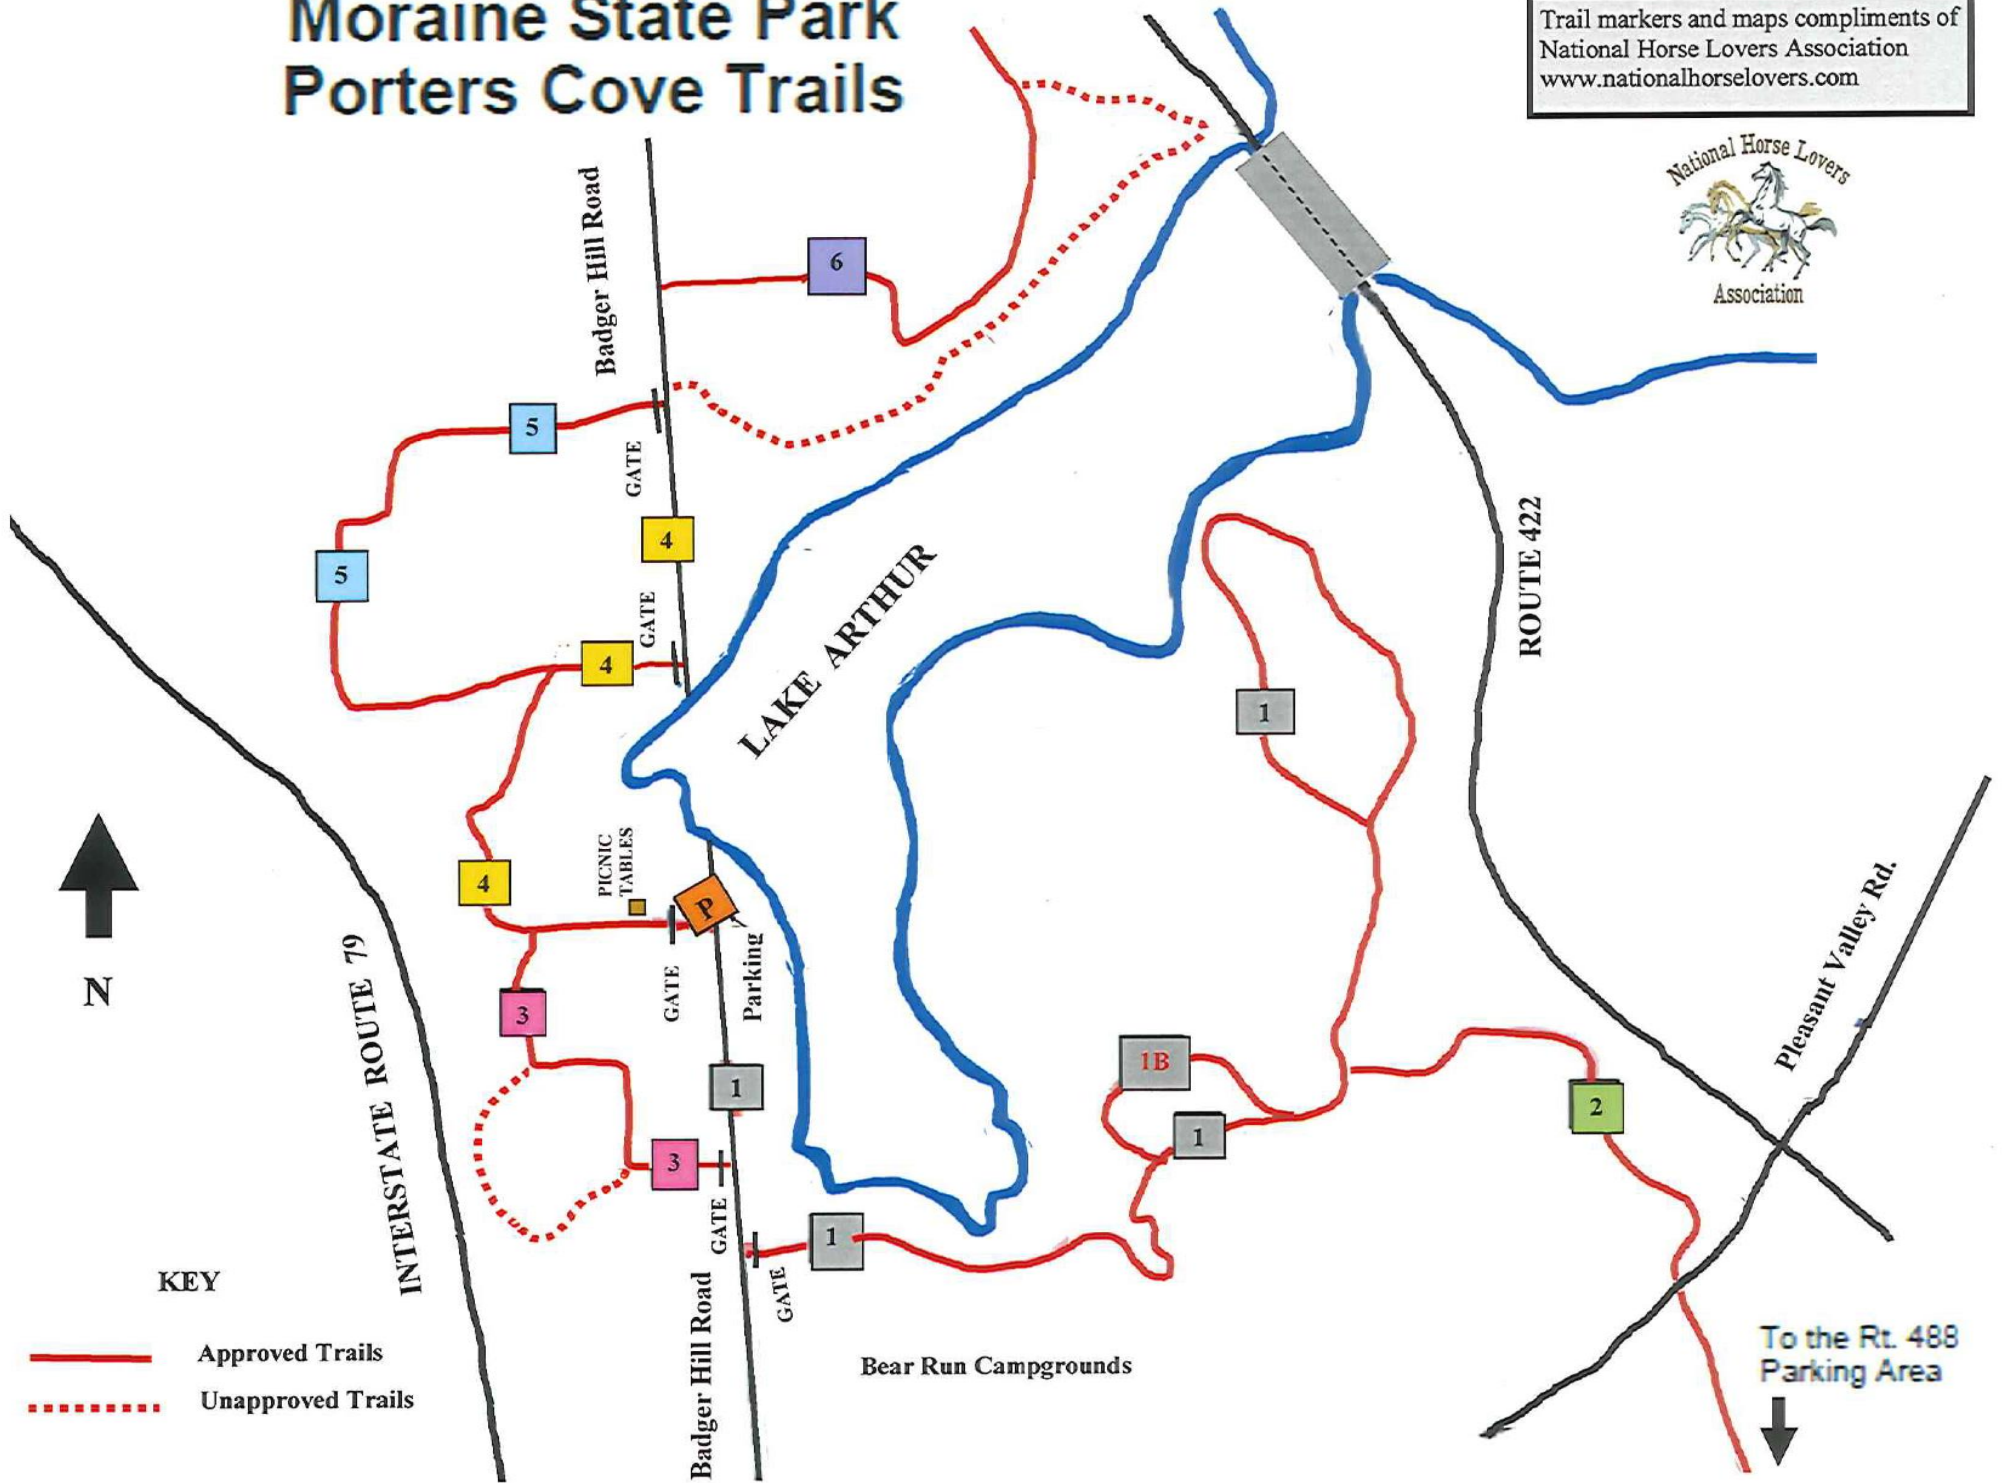

# Moraine State Park Porters Cove Trails

Trail markers and maps compliments of  
National Horse Lovers Association  
[www.nationalhorselovers.com](http://www.nationalhorselovers.com)

## KEY

- Approved Trails
- ... Unapproved Trails